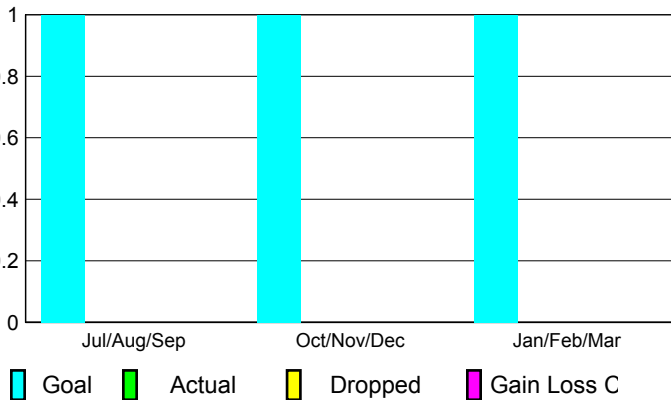

2009-2010 GMT Quarterly Report for District (or Undistricted) **District 354 E**

GMT: YOUN-TONG CHUNG

Location: REPUBLIC OF KOREA

GMT CA: 5

CLUBS

Club Results 2009-2010	Clubs 2008-2009

Month	New Club	Actual New	Actual Dropped	Gain/Loss of	Gain/Loss of
	Goal	Clubs	Clubs	Clubs	Clubs
Jul/Aug/Sep	1	0	0	0	0
Oct/Nov/Dec	1	0	0	0	0
Jan/Feb/Mar	1	0	0	0	1
Totals	3	0	0	0	1

Club Results 2009-2010

Goal, New, Dropped, Gain/Loss