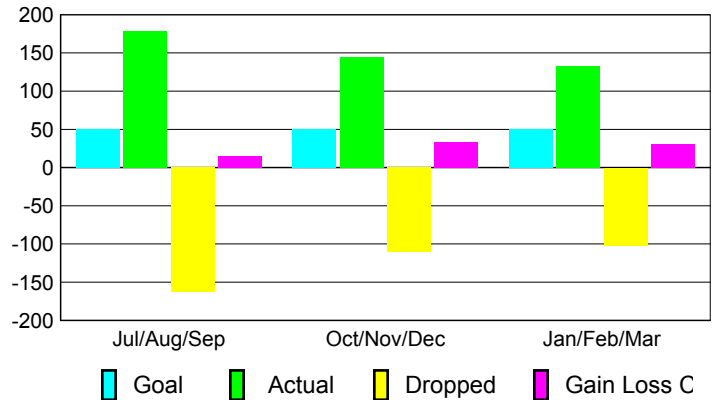

Membership Results 2009-2010

Goal, New, Dropped, Gain/Loss