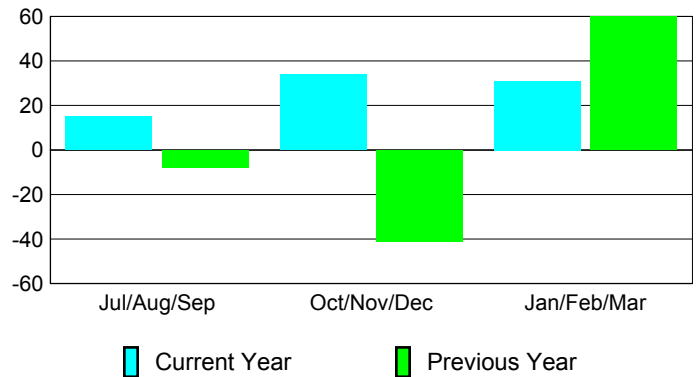

Comparison of Membership Gain/Loss

Current Year Compared to the Previous Year